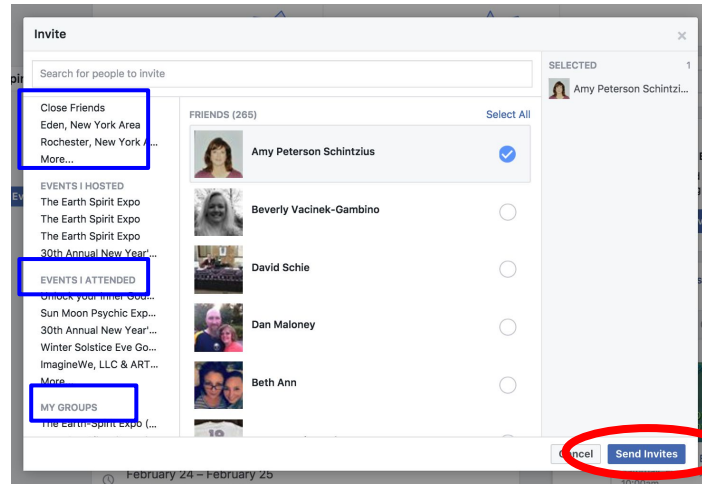

**Step 1-** Navigate to the Earth Spirit Expo Event Listing On the Earth Spirit Expo Facebook Page - Events Tab

**Step 2-** Click on “the 3 dots ...” Menu and from the dropdown select Add to page. It will then bring up your page to add it to.

## Inviting Friends to an Event

**Step 1-** Navigate to the Earth Spirit Expo Event Listing and click on the 'Share' Button and from drop down - Click Invite Friends.

*\*\*\*\* Tip - click different sort options on the left to filter friends by different types, such as groups etc. \*\*\**