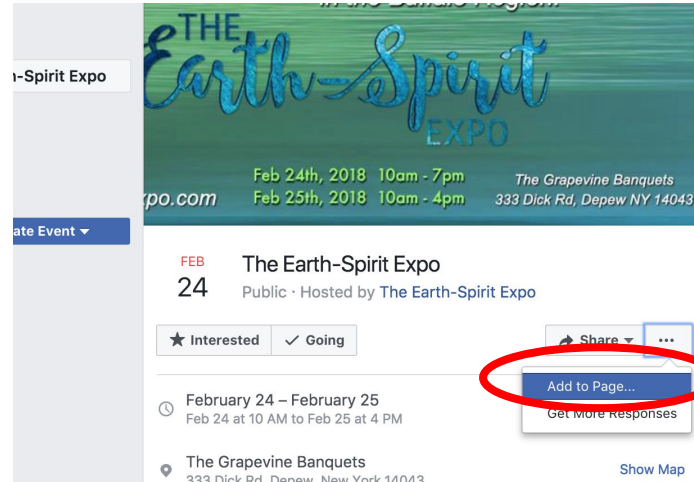

Why: Instead of creating an existing event on your own calendar (creating a duplicate event listing - or creating more work for yourself) - add this existing event to **your own page's event listings!**

Step 1- Navigate to the Earth Spirit Expo Event Listing On the Earth Spirit Expo Facebook Page - Events Tab