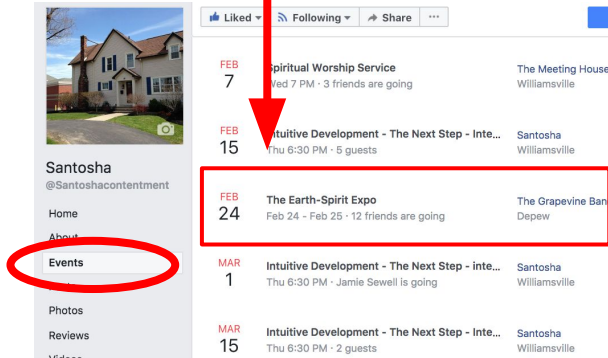

Why: Instead of creating an existing event on your own calendar (creating a duplicate event listing - or creating more work for yourself) - add this existing event to **your own page's event listings!**

Step 1- Navigate to the Earth Spirit Expo Event Listing On the Earth Spirit Expo Facebook Page - Events Tab