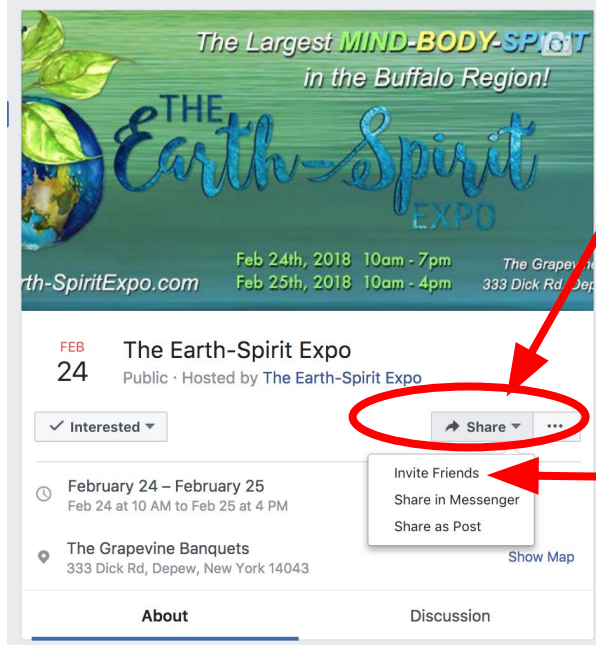

## WHY add the Earth Expo to Your own FB Page Event Listing Tab?

- Why wouldn't you want to draw your customers to events where you can be seen, learn more, or experience/buy your product or service?
- **Ever hear the phrase a “crowd draws a crowd?”** Same concept here! The same Earth Spirit Expo Event gets shared, over and over and each and every person has the opportunity to invite their own friends. This is how it can go viral, pulling people's invites, off a single invite, to the next etc.
- This pushes the “interested” number up as people respond. As we all promote the event - it will look fantastic when the ratio to those going, and those interested goes up.
- The visual effect displaying all your “Friends” going creates validation and peer approval that results in more motivation for participating.
- When Someone says they are “interested” it will show up as a reminder in their notifications reminding them of the event as it gets near. It also posts in that person's feed and others may say... what's this they are going to?

112 Going · 779 Interested See All

Dawn, Don and 10 other friends are going

Share

Invite Friends  
Share in Messenger  
Share as Post

Come join us! This is a Whole Life Expo, A place where spirituality, beliefs, healing and art all come together! The largest MIND-BODY-SPIRIT show in the region. Open to All. Cost: \$7 per day or both Sat & Sun for \$10. You don't want to miss this! #earthspiritexpo2018

**Step 1-** Navigate to the Earth Spirit Expo Event Listing On the Earth Spirit Expo Facebook Page - Events Tab

**Step 2-** Click on “the 3 dots ...” Menu and from the dropdown select Add to page. It will then bring up your page to add it to.

## Inviting Friends to an Event

**Step 1-** Navigate to the Earth Spirit Expo Event Listing and click on the 'Share' Button and from drop down - Click Invite Friends.

*\*\*\*\* Tip - click different sort options on the left to filter friends by different types, such as groups etc. \*\*\**